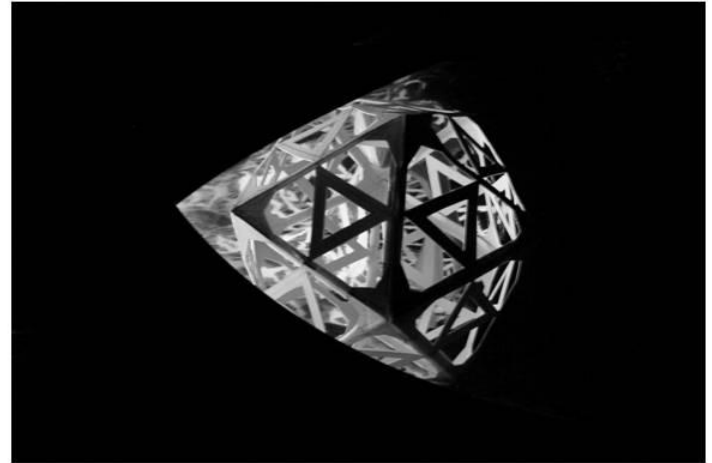

Reflect

Sara Choudhrey

Focus

Horizon

Ico(ne)sahedron

Facets

Citylight

Ripple

Wave

Skylight

Icon_White

Reverse

Limited hand bound edition

/20

Hand cut cover Sara Choundry
Layout, printing and binding Susan Mortimer

2010