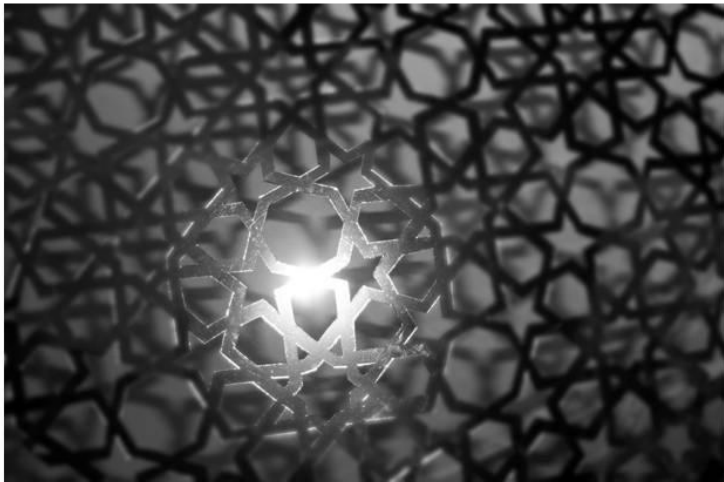

Reflect

Sara Choudhrey

Focus

Horizon

Ico(ne)sahedron

Facets

Citylight

Ripple

Wave

Skylight

Icon_White

Reverse

Limited hand bound edition

/20

Hand cut cover Sara Choundry
Layout, printing and binding Susan Mortimer

2010