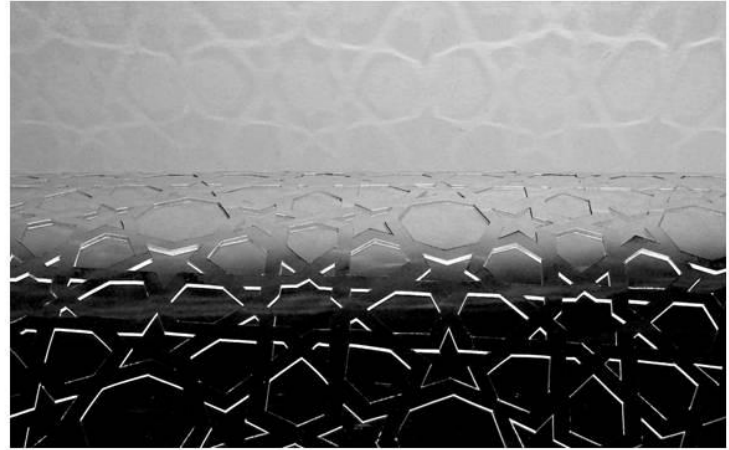

Reflect

Sara Choudhrey

Focus

Horizon

Ico(ne)sahedron

Facets

Citylight

Ripple

Wave

Skylight

Icon_White

Reverse

Limited hand bound edition

/20

Hand cut cover Sara Choundry
Layout, printing and binding Susan Mortimer

2010