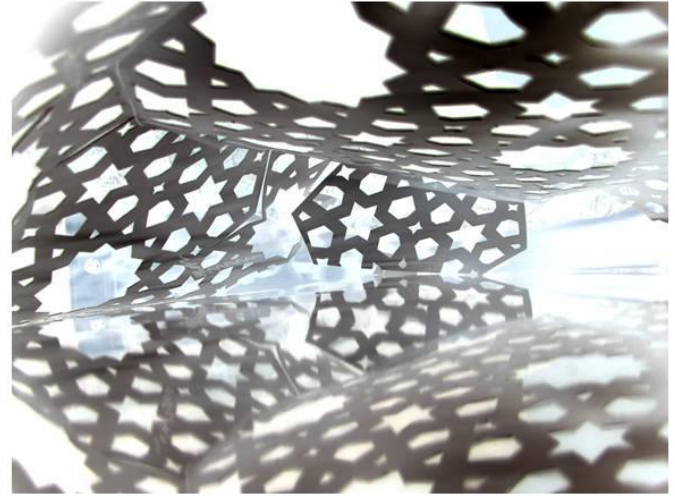

Reflect

Sara Choudhrey

Focus

Horizon

Ico(ne)sahedron

Facets

Citylight

Ripple

Wave

Skylight

Icon_White

Reverse

Limited hand bound edition

/20

Hand cut cover Sara Choundry
Layout, printing and binding Susan Mortimer

2010