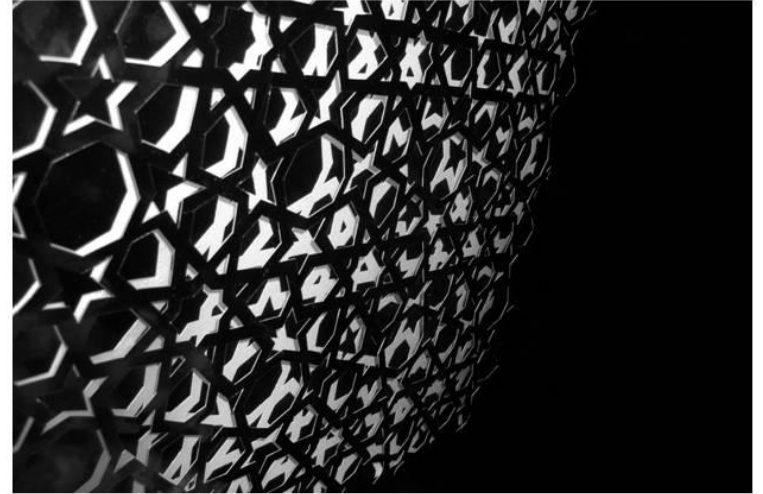

Reflect

Sara Choudhrey

Focus

Horizon

Ico(ne)sahedron

Facets

Citylight

Ripple

Wave

Skylight

Icon_White

Reverse

Limited hand bound edition

/20

Hand cut cover Sara Choundry
Layout, printing and binding Susan Mortimer

2010