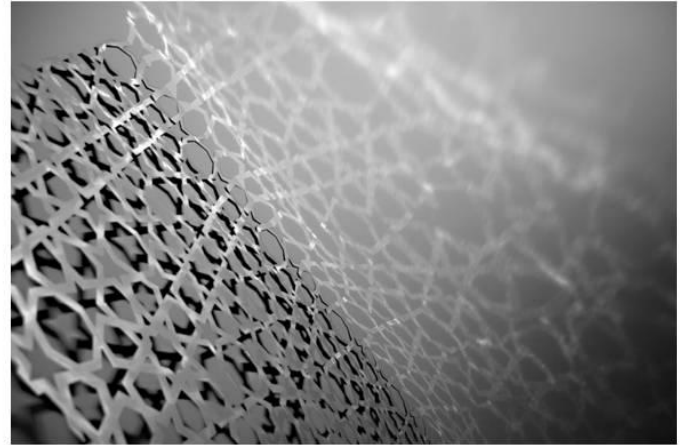

Reflect

Sara Choudhrey

Focus

Horizon

Ico(ne)sahedron

Facets

Citylight

Ripple

Wave

Skylight

Icon_White

Reverse

Limited hand bound edition

/20

Hand cut cover Sara Choundry
Layout, printing and binding Susan Mortimer

2010