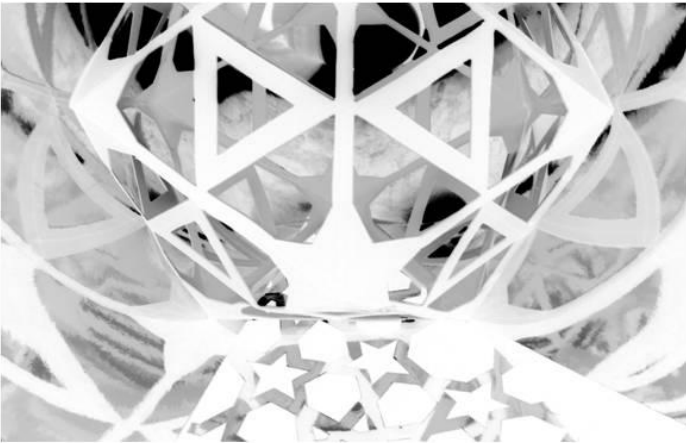

Reflect

Sara Choudhrey

Focus

Horizon

Ico(ne)sahedron

Facets

Citylight

Ripple

Wave

Skylight

Icon_White

Reverse

Limited hand bound edition

/20

Hand cut cover Sara Choundry
Layout, printing and binding Susan Mortimer

2010